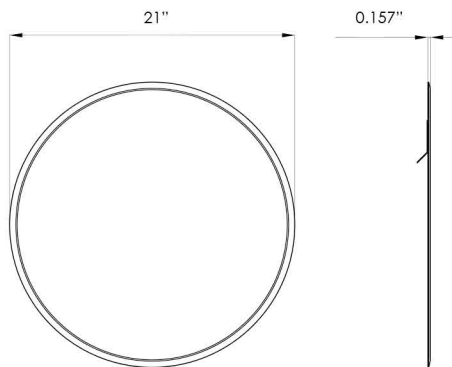

Model: 9000-24-SET

Top view

Front view

Side view

Front view

Side view

Back view

Side view

NOTE: SINK STYLE, SHAPE, FAUCET HOLES, CUTOUT ON TOP, VANITY MAY VARY FROM THE PICTURE ABOVE. INSTRUCTIONAL PURPOSE ONLY.