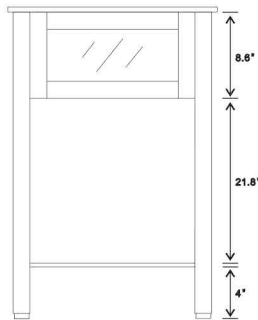

Model: 9000-24-SET

Top view

Front view

Side view

Front view

Side view

Back view

Side view

NOTE: SINK STYLE, SHAPE, FAUCET HOLES, CUTOUT ON TOP, VANITY MAY VARY FROM THE PICTURE ABOVE. INSTRUCTIONAL PURPOSE ONLY.