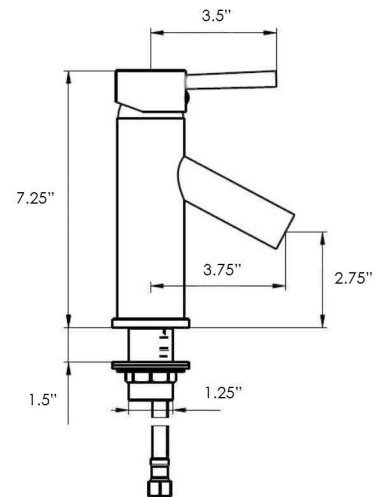

Model: 9000-24-SET

Top view

Front view

Side view

Front view

Side view

Back view

Side view

NOTE: SINK STYLE, SHAPE, FAUCET HOLES, CUTOUT ON TOP, VANITY MAY VARY FROM THE PICTURE ABOVE. INSTRUCTIONAL PURPOSE ONLY.