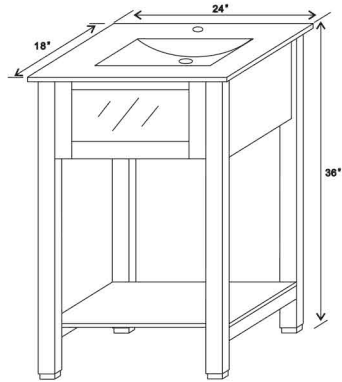

Model: 9000-24-SET

Top view

Front view

Side view

Front view

Side view

Back view

Side view

NOTE: SINK STYLE, SHAPE, FAUCET HOLES, CUTOUT ON TOP, VANITY MAY VARY FROM THE PICTURE ABOVE. INSTRUCTIONAL PURPOSE ONLY.