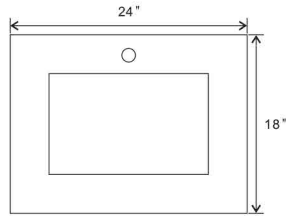

Model: 9000-24-SET

Top view

Front view

Side view

Front view

Side view

Back view

Side view

NOTE: SINK STYLE, SHAPE, FAUCET HOLES, CUTOUT ON TOP, VANITY MAY VARY FROM THE PICTURE ABOVE. INSTRUCTIONAL PURPOSE ONLY.