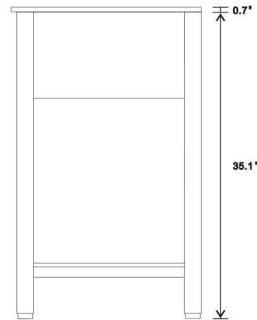

Model: 9000-24-SET

Top view

Front view

Side view

Front view

Side view

Back view

Side view

NOTE: SINK STYLE, SHAPE, FAUCET HOLES, CUTOUT ON TOP, VANITY MAY VARY FROM THE PICTURE ABOVE. INSTRUCTIONAL PURPOSE ONLY.